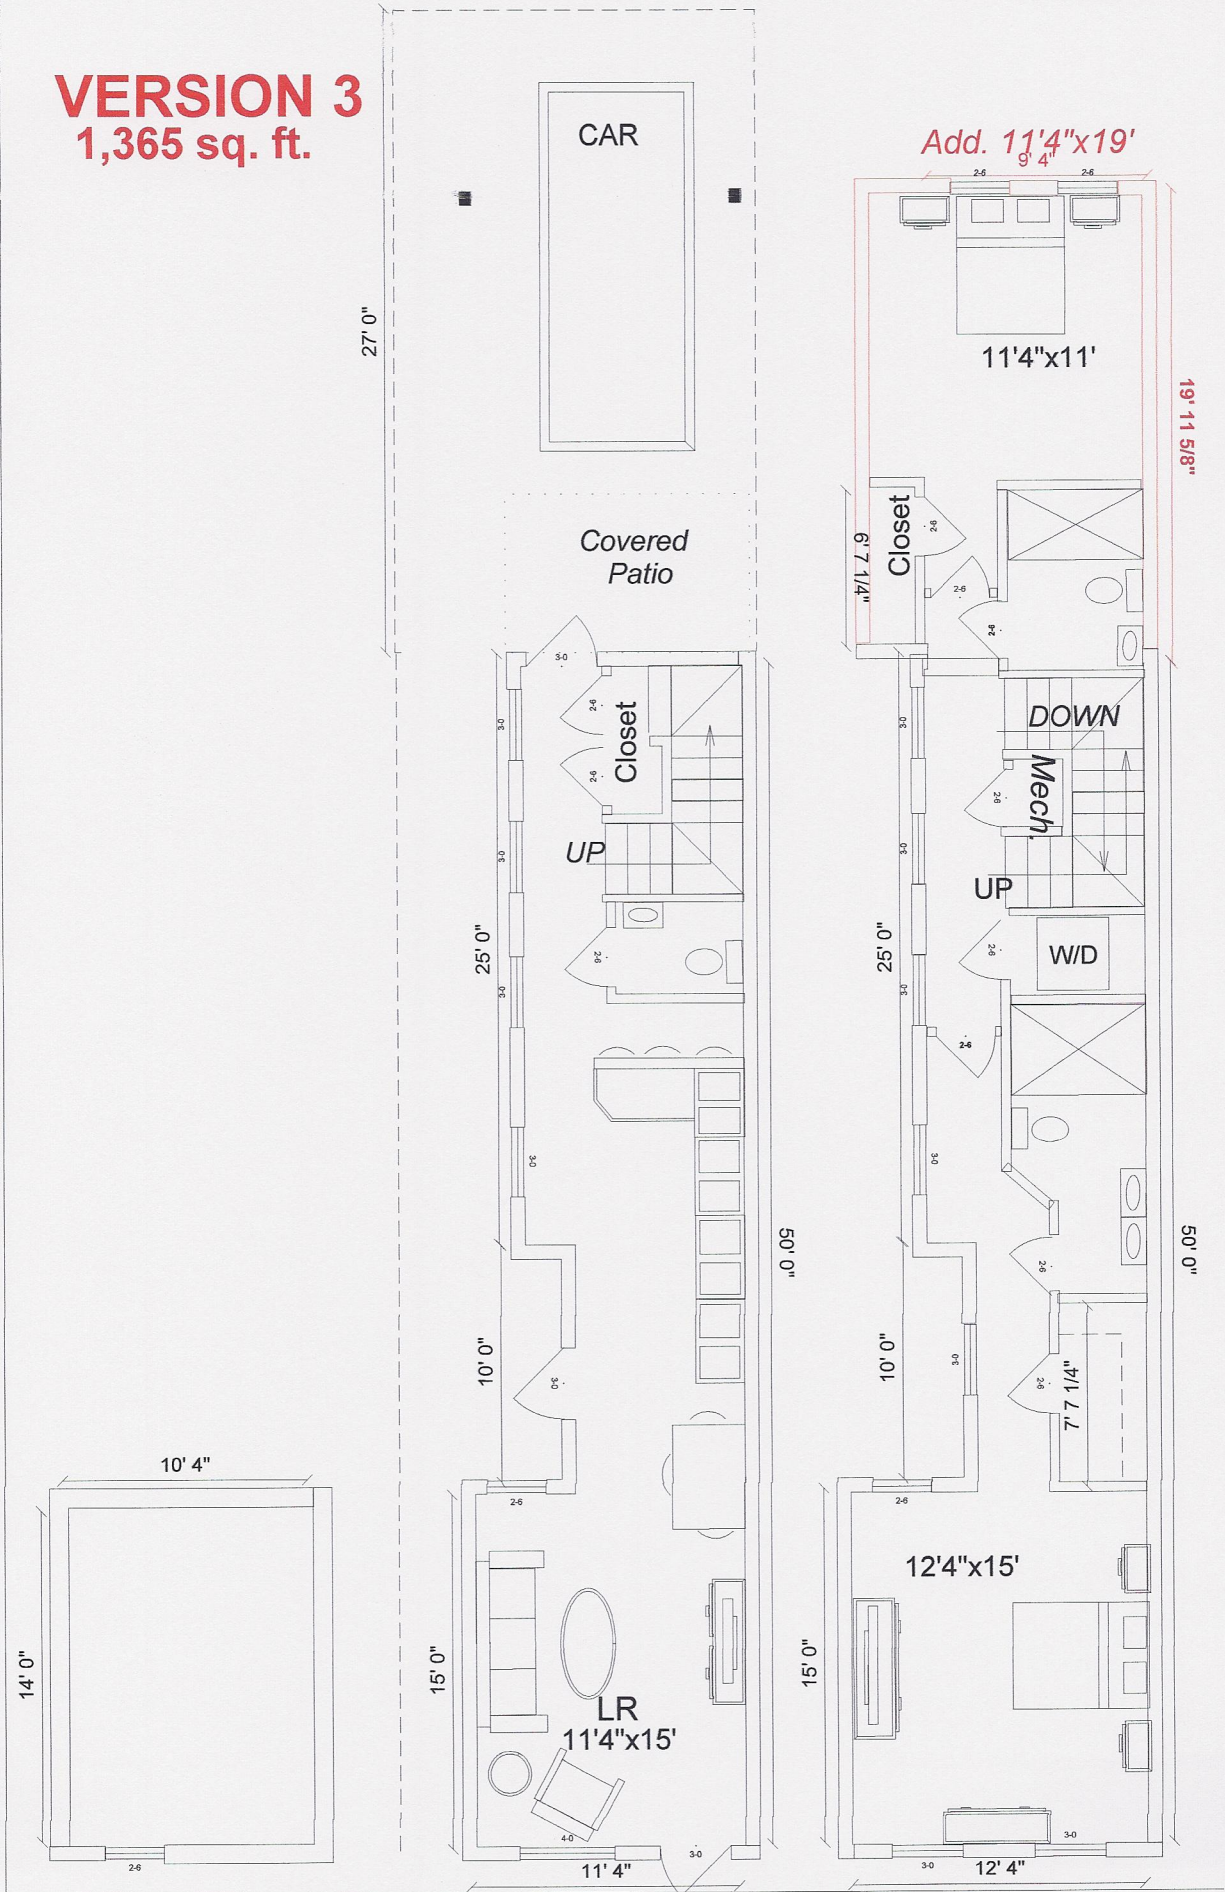

919 S. Ellwood Ave. Baltimore, MD 21224

VERSION 3
1,365 sq. ft.

919 S. Ellwood Ave. Baltimore, MD 21224

VERSION 4
1,345 sq. ft.